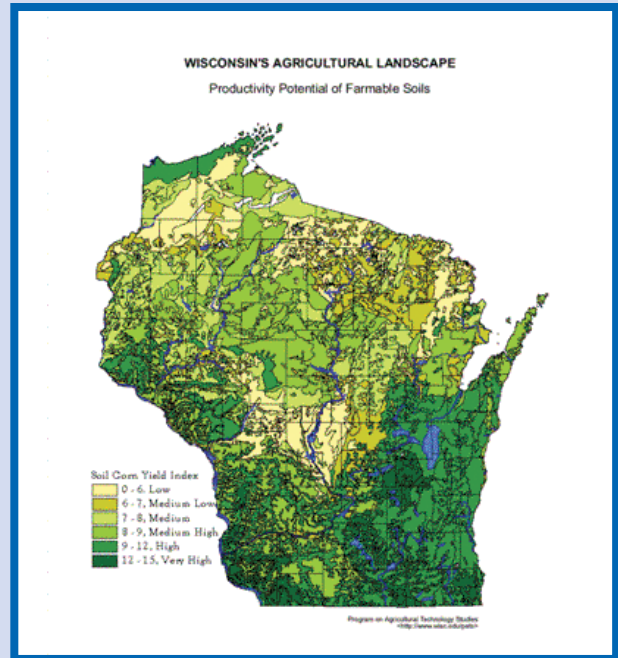

Rock River Coalition Rural Development

Guidelines and Policies

The red on this map shows regions with high quality farmland and high development pressure. Most of the Rock River Basin meets these criteria. The green areas are high quality farmland with low development pressure.
American Farmland Trust 1996

Without strong policies, development will result in the loss of agricultural land as shown on this map. UWEX PATS, 19??

Rock River Coalition Rural Development