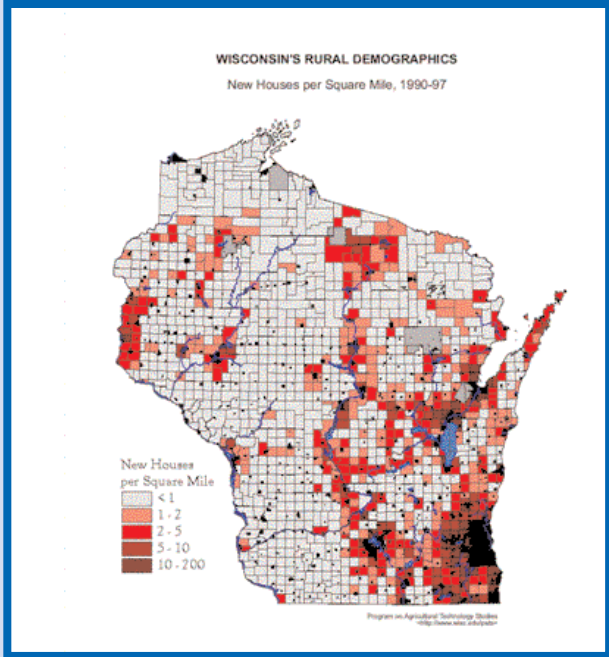

Rock River Coalition Rural Development

Guidelines and Policies

The red on this map shows regions with high quality farmland and high development pressure. Most of the Rock River Basin meets these criteria. The green areas are high quality farmland with low development pressure.
American Farmland Trust 1996

Without strong policies, development will result in the loss of agricultural land as shown on this map. UWEX PATS, 19??

Rock River Coalition Rural Development