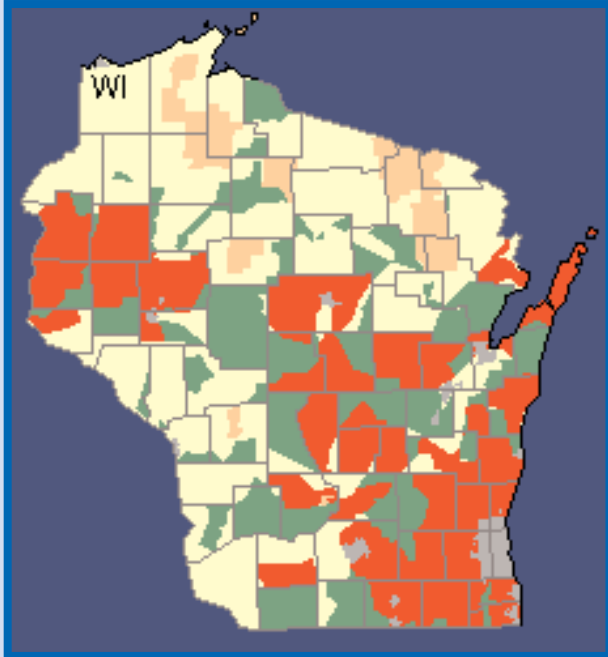

Rock River Coalition Rural Development

Guidelines and Policies

The red on this map shows regions with high quality farmland and high development pressure. Most of the Rock River Basin meets these criteria. The green areas are high quality farmland with low development pressure.
American Farmland Trust 1996

Without strong policies, development will result in the loss of agricultural land as shown on this map. UWEX PATS, 19??

Rock River Coalition Rural Development