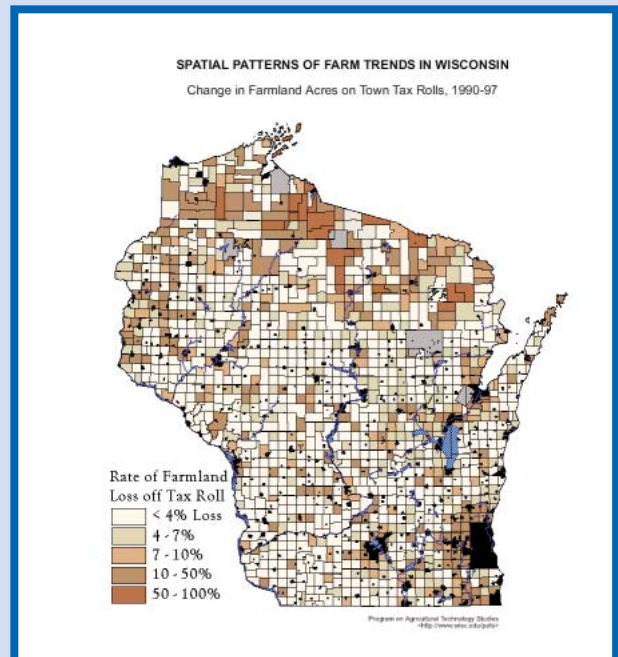

Rock River Coalition Rural Development

Guidelines and Policies

The red on this map shows regions with high quality farmland and high development pressure. Most of the Rock River Basin meets these criteria. The green areas are high quality farmland with low development pressure.
American Farmland Trust 1996

Without strong policies, development will result in the loss of agricultural land as shown on this map. UWEX PATS, 19??

Rock River Coalition Rural Development