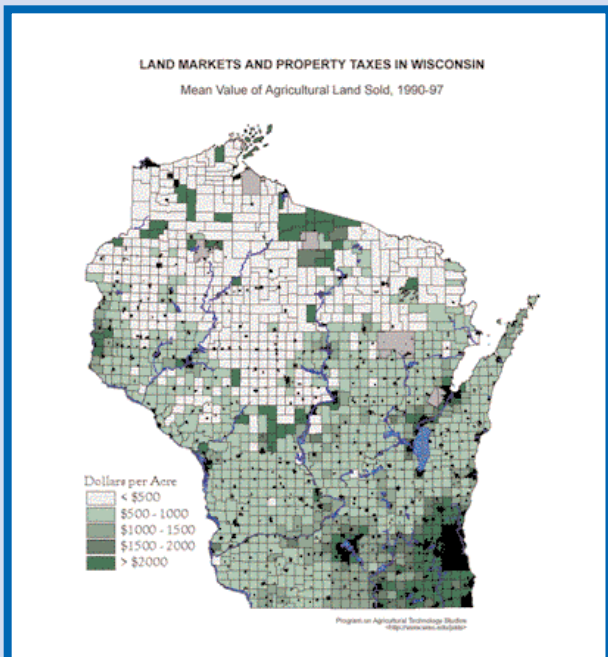

Rock River Coalition Rural Development

Guidelines and Policies

The red on this map shows regions with high quality farmland and high development pressure. Most of the Rock River Basin meets these criteria. The green areas are high quality farmland with low development pressure.
American Farmland Trust 1996

Without strong policies, development will result in the loss of agricultural land as shown on this map. UWEX PATS, 19??

Rock River Coalition Rural Development