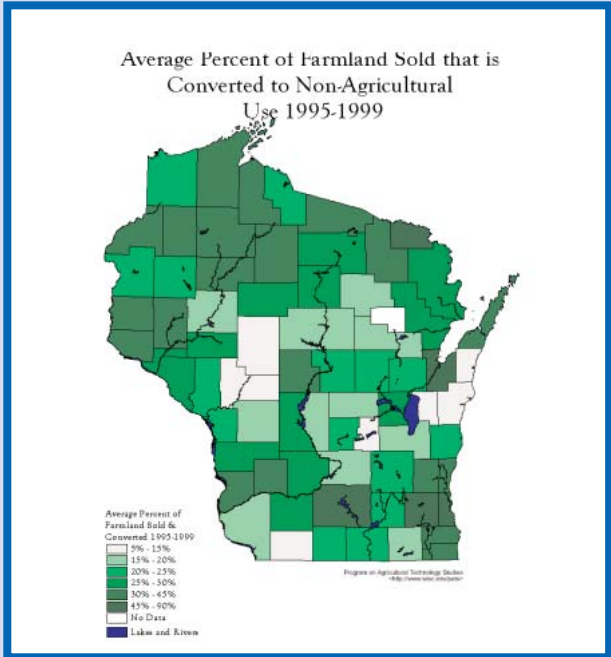

Rock River Coalition Rural Development

Guidelines and Policies

The red on this map shows regions with high quality farmland and high development pressure. Most of the Rock River Basin meets these criteria. The green areas are high quality farmland with low development pressure.
American Farmland Trust 1996

Without strong policies, development will result in the loss of agricultural land as shown on this map. UWEX PATS, 19??

Rock River Coalition Rural Development