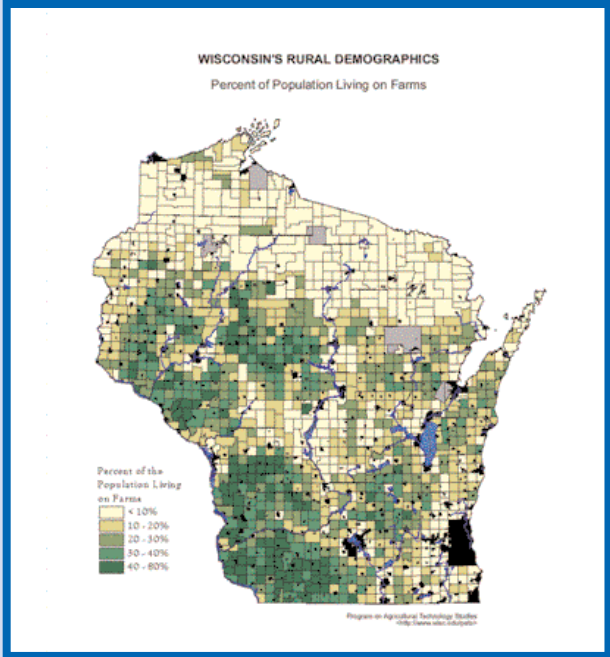

Rock River Coalition Rural Development

Guidelines and Policies

The red on this map shows regions with high quality farmland and high development pressure. Most of the Rock River Basin meets these criteria. The green areas are high quality farmland with low development pressure.
American Farmland Trust 1996

Without strong policies, development will result in the loss of agricultural land as shown on this map. UWEX PATS, 19??

Rock River Coalition Rural Development